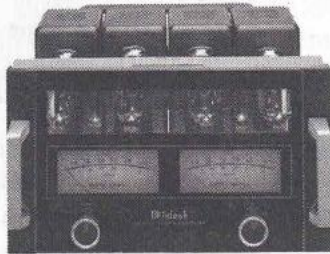

Monumental McIntosh — The Crowning Achievement for an Audio Visionary

The Limited Edition **MC2000** Stereo Vacuum Tube Power Amplifier commemorates 50 years of American ingenuity and craftsmanship, while it celebrates the brilliant life's work of legendary McIntosh designer Sidney

Corderman - revered throughout

the audio industry as "The Father" of the famous McIntosh Laboratory tube amplifier designs. Far more than a great amplifier, this **MC2000** is a piece of significant history. With dual mono-block design and dual independent power supplies this monumentally powerful, 130 watt/channel tube amplifier is built meticulously upon the best of the past. And what a statement it

makes, exacting with attention to details never collected in one unit before.

Ceramic tube sockets, special long-life capacitors and Gold finished chassis are just the beginning. Hand-selected KT-88 tubes arrive in a special presentation box and an engraved plaque bears the designer's name. Plus a McIntosh Laboratory certificate authenticates the production number. Performance? As Rolls Royce used to say "adequate" for any reasonable demand. You would expect nothing less from this - the **MC2000** - the monumental McIntosh.

McIntosh®

THE GREAT AMERICAN POWERHOUSE

stereo shop

audio/video interiors

Newsletter of The Stereo Shop, Inc.

505 Farmington Avenue, Hartford, CT 06105

Telephone (860) 523-7250

www.thestereoshop.com

Store Hours:

Mon.-Wed.-Fri. 9-6

Thursday 9-7:30

Saturday 9-5

Closed Monday's in July & August

Available Exclusively at the

STEREO SHOP

McIntosh, Conrad-Johnson,
B&W, Theta, Eggleston,
Citation, Runco, Definitive
Technology, CAL Tributaries,
Canton, Loewe

Also on display for your evaluation