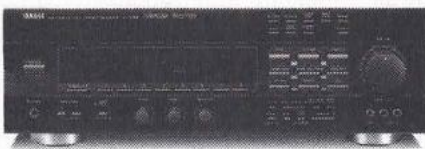

Yamaha RX-V2095